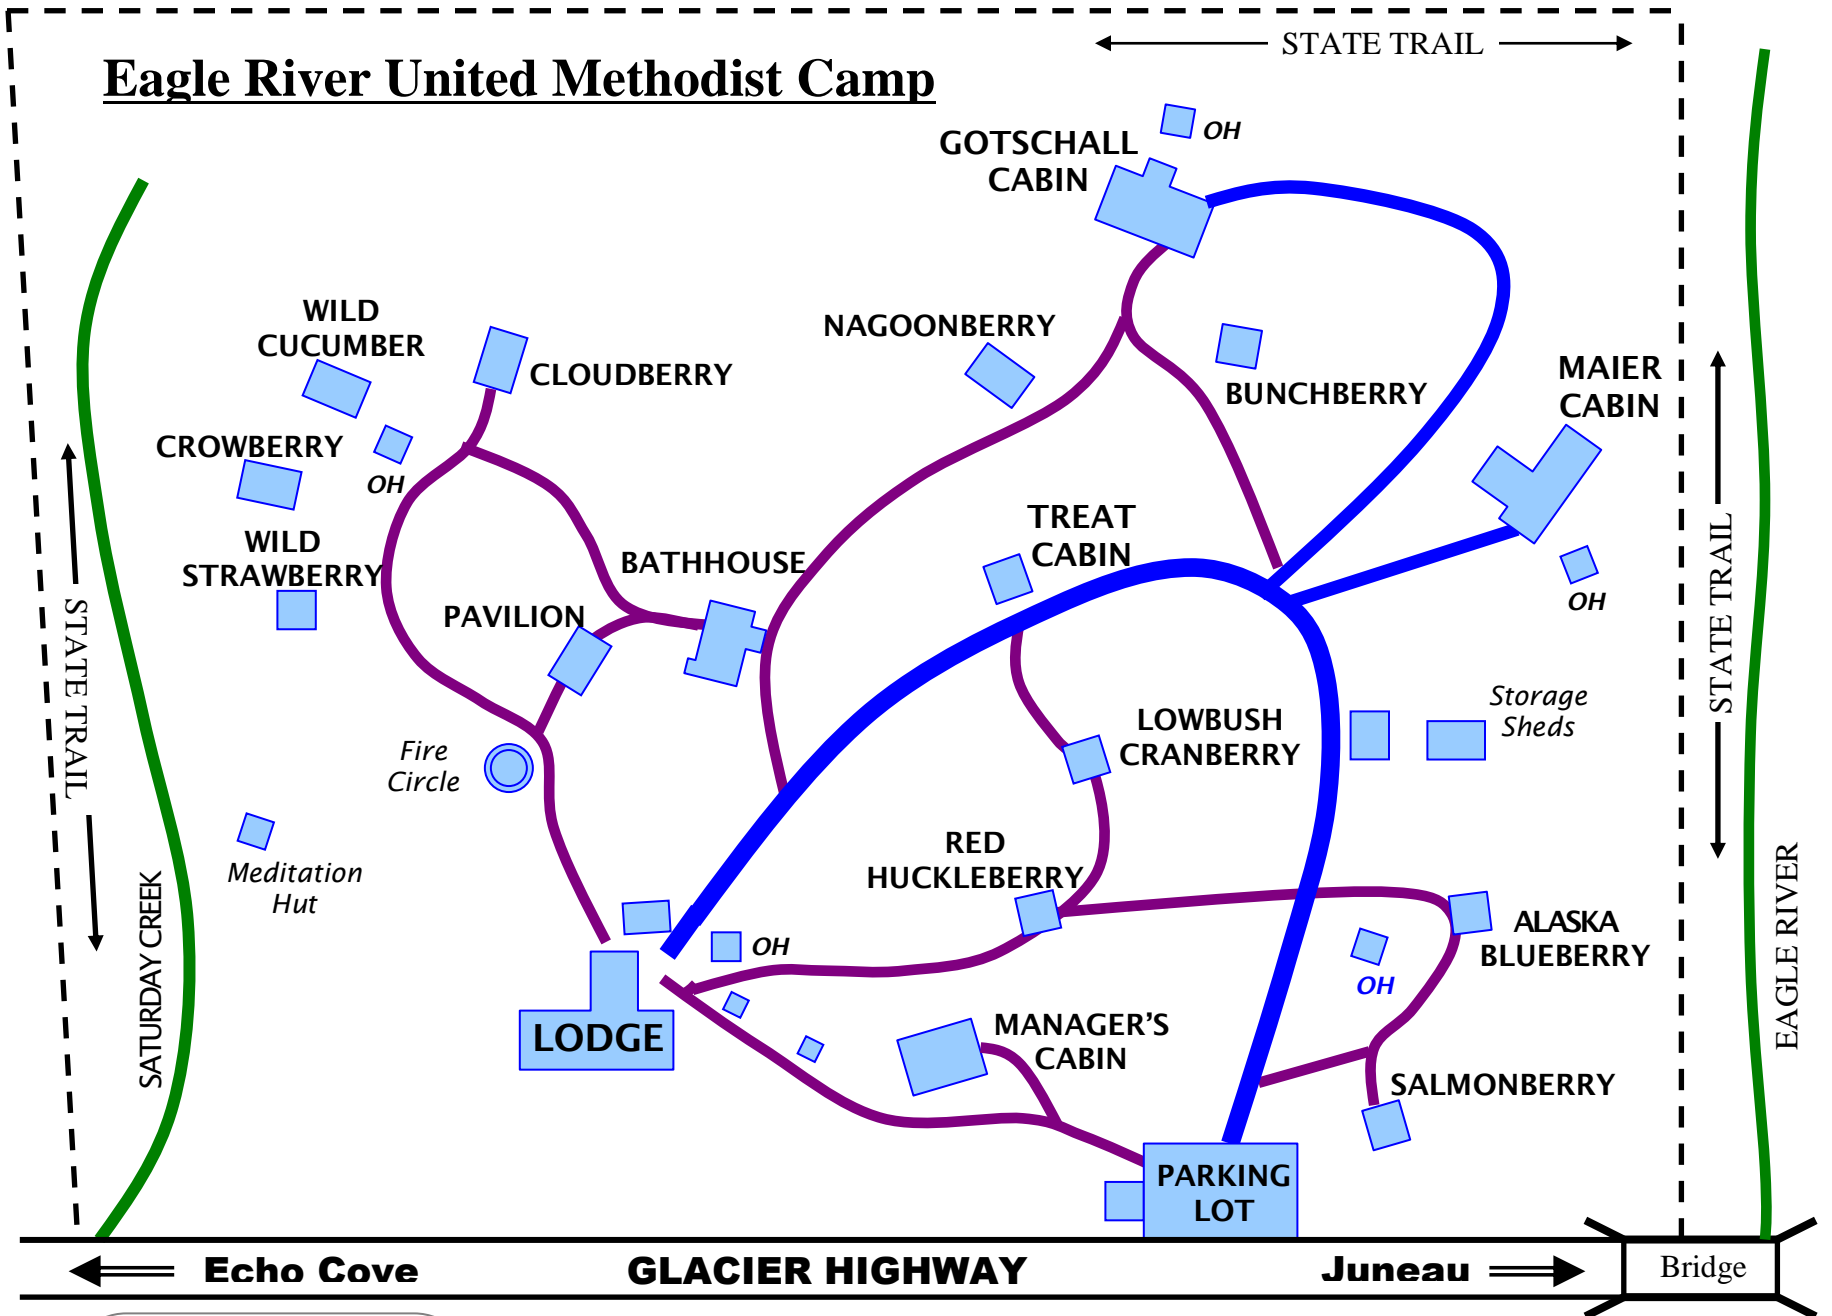

# Eagle River United Methodist Camp

EAGLE RIVER STATE RECREATION AREA  
CAMPGROUND

Simple map of Eagle River United Methodist Camp, Mile 27.5, Juneau, Alaska  
August, 2009